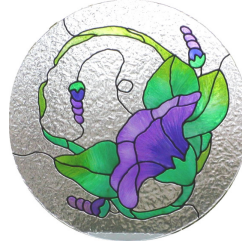

Gallery Glass®
Window Color™
949 “Morning Glory”

Supplies

Surface

16001 Crystal Clear	16002 Snow White
16008 Kelly Green	16014 Amethyst
16024 Ivy Green	16035 Lime Green
16457 Plum	16076 Liquid Lead

16225 Gallery Glass
Tool Set